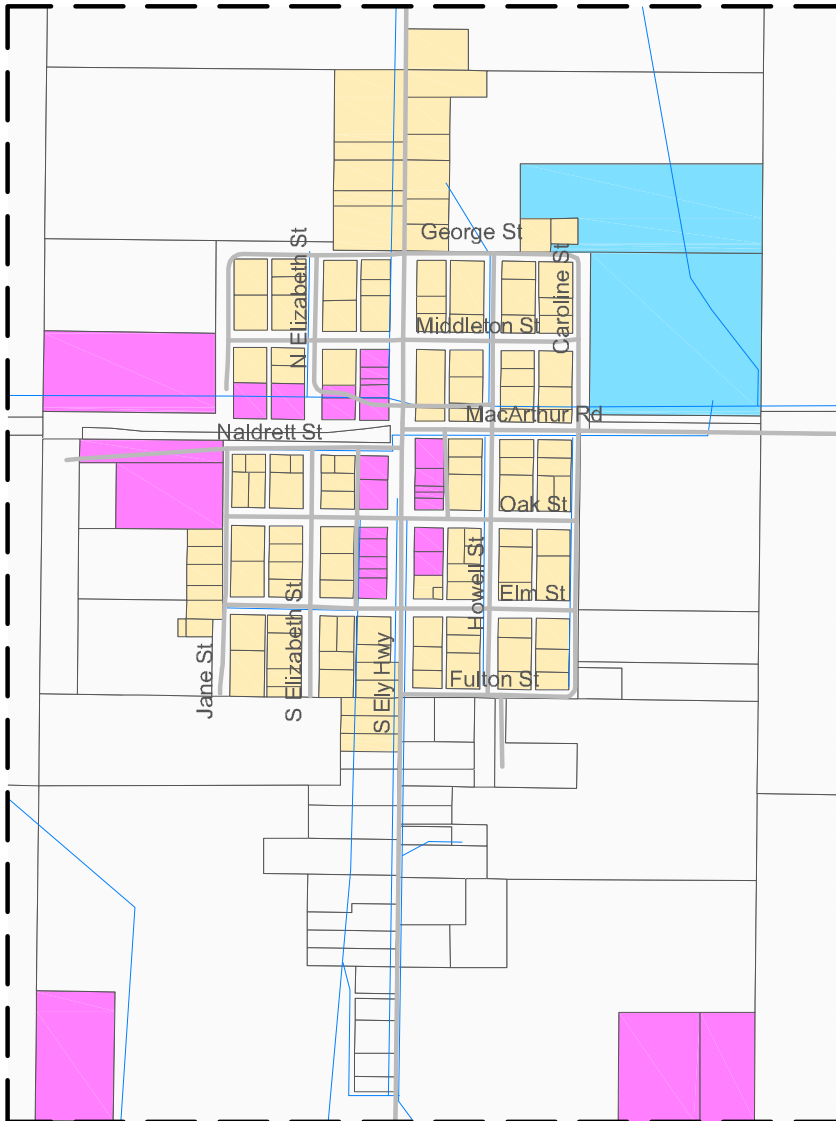

# ZONING MAP

### GRATIOT COUNTY, MICHIGAN

#### LEGEND

- A-1, AGRICULTURAL DISTRICT
- R-1, RESIDENTIAL DISTRICT
- C-1, COMMERCIAL DISTRICT
- I-1, INDUSTRIAL DISTRICT
- MH, MANUFACTURED HOUSING COMMUNITY DISTRICT
- PUD, PLANNED UNIT DEVELOPMENT

PERRINTON

POMPEII

MIDDLETON

RAINBOW LAKE